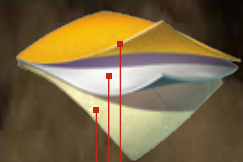

- Yellow Nomex® Outer shell
- Stedair 3000® Moisture Barrier
- Aralite® Thermal Liner

DuPont™
NOMEX®

3M Scotchlite™
Reflective Material

STEDFAST USA

pbi
MATRIX

Lakeland
FIRE

VISIT
Your Local Distributor

CLICK
lakeland.com

EMAIL
info@lakeland.com

CALL
1-800-645-9291